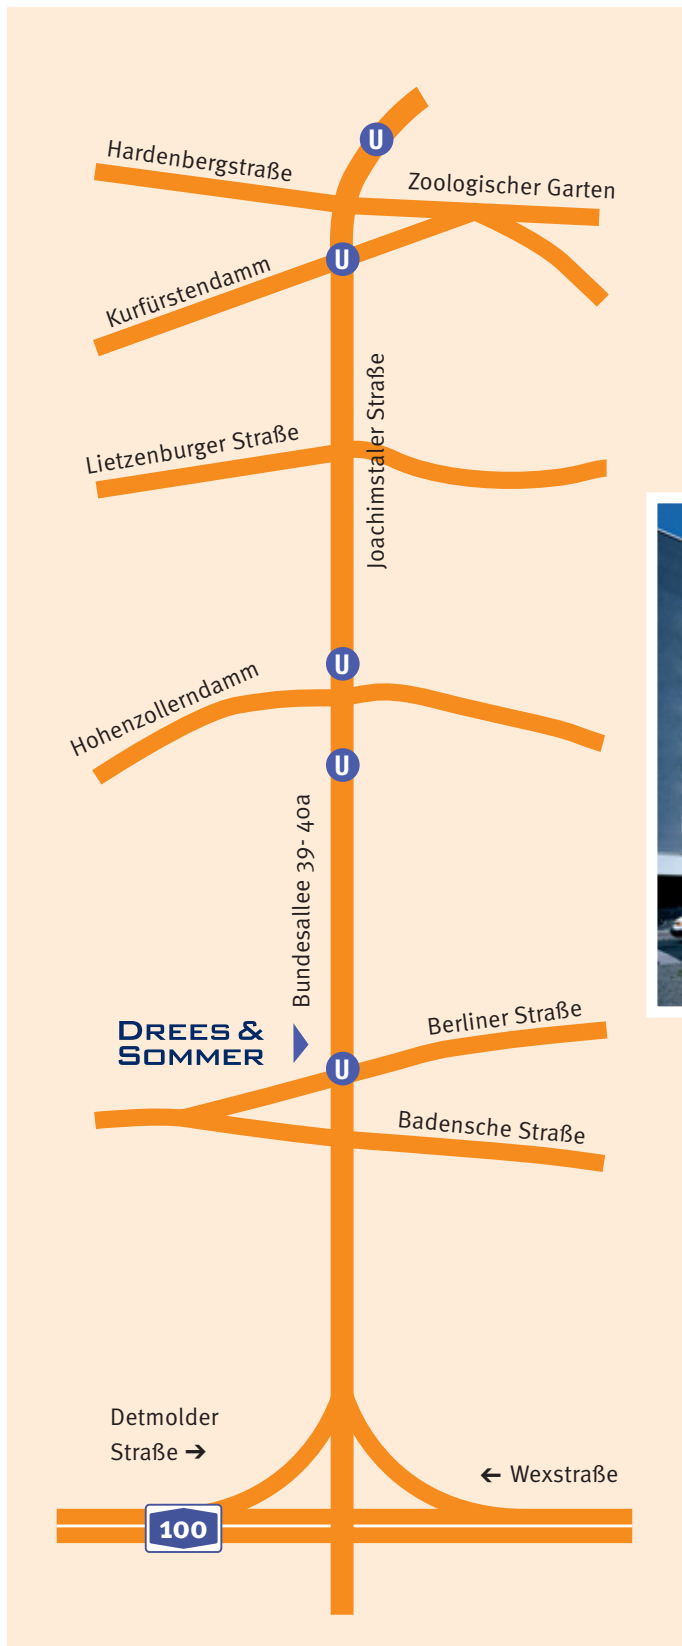

www.dreso.com

By car:

From the East via B 1 / B 5 to “Bahnhof Zoo” (Zoo station) or via A 100.

By public transport:

Take U7 or U9 to “Berliner Strasse” stop.