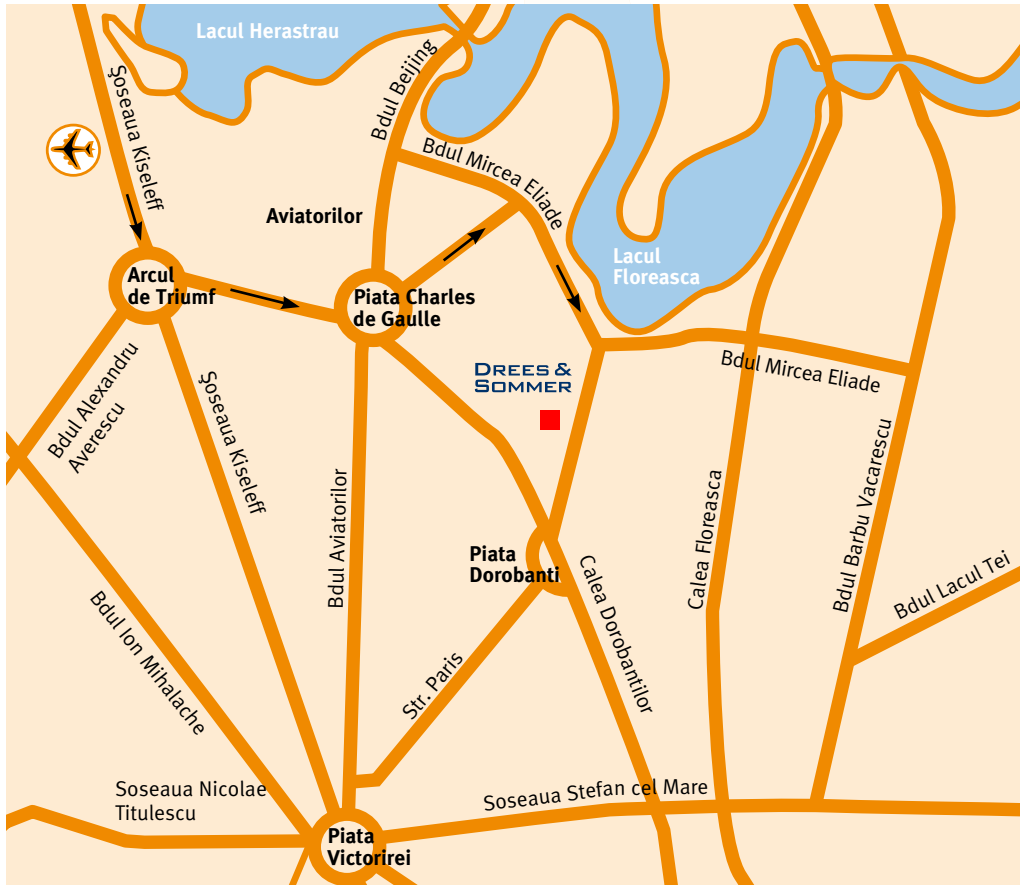

# Directions to Drees & Sommer Romania

**DREES & SOMMER**

Drees & Sommer  
Romania S.R.L  
Str. Lt. Av. Serban Petrescu,  
Nr. 15, Et. 2  
011891 Bucuresti (Sector 1)  
Phone +40 31 6908-001  
Fax +40 31 6908-066

## FROM THE AIRPORT BY CAR:

From Henri Coanda Airport (formerly Bucharest Otopeni), follow Soseaua Bucuresti-Ploiesti towards the city centre. Continue straight along Soseaua Kiseleff until you reach the Arc de Triumf. On the roundabout at the Arc de Triumf, turn left at the first exit. Continue along Bulevard Constantin Prezan until you reach Piata Charles de Gaulle. At the roundabout there, turn left at the second exit, turning onto Bulevardul Primaverii. Follow this road straight and then turn right at the fifth opportunity – 'Strada Jean Monnet'. Here, continue straight ahead before taking the third right turn.

## WITH PUBLIC TRANSPORT:

It is located a 10-minute walk from the Aviatorilor underground stop.