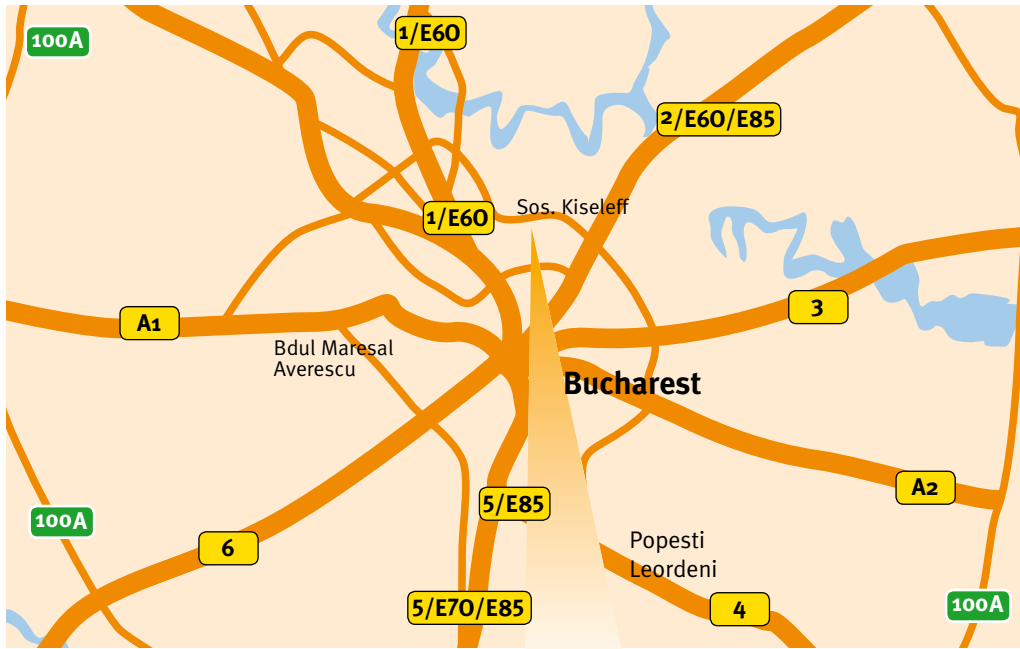

# Directions to Drees & Sommer Romania

**DREES & SOMMER**

Drees & Sommer  
Romania S.R.L  
Str. Lt. Av. Serban Petrescu,  
Nr. 15, Et. 2  
011891 Bucuresti (Sector 1)  
Phone +40 31 6908-001  
Fax +40 31 6908-066

## FROM THE AIRPORT BY CAR:

From Henri Coanda Airport (formerly Bucharest Otopeni), follow Soseaua Bucuresti-Ploiesti towards the city centre. Continue straight along Soseaua Kiseleff until you reach the Arc de Triumf. On the roundabout at the Arc de Triumf, turn left at the first exit. Continue along Bulevard Constantin Prezan until you reach Piata Charles de Gaulle. At the roundabout there, turn left at the second exit, turning onto Bulevardul Primaverii. Follow this road straight and then turn right at the fifth opportunity – 'Strada Jean Monnet'. Here, continue straight ahead before taking the third right turn.

## WITH PUBLIC TRANSPORT:

It is located a 10-minute walk from the Aviatorilor underground stop.