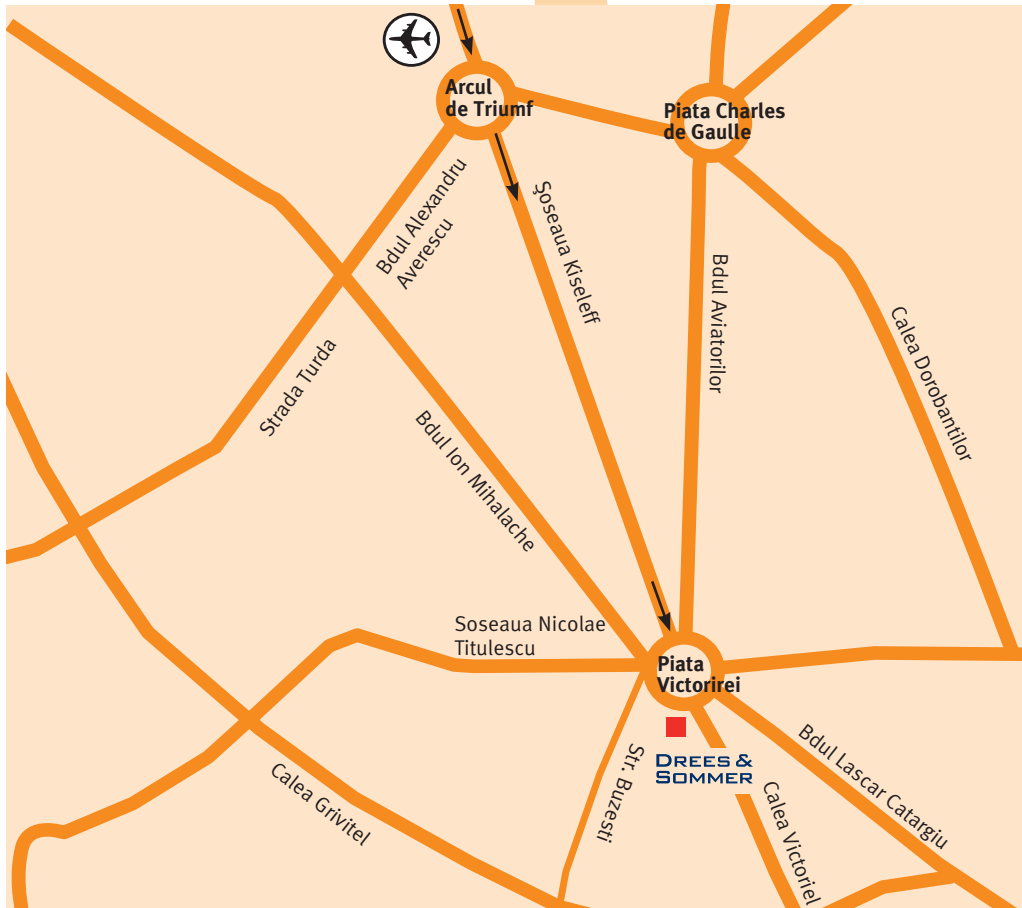

## From the airport by car:

From the airport „Henri Coanda“ (former Bucharest Otopeni) take the national rd. (DN1) to the city center. At the „Arcul de Triumf“ drive forward on „Soseaua Kiseleff“ street to Piata Victoriei. Drive straight ahead on Calea Victoriei. On the right side is the subsidiary of the BCR-bank. The Drees & Sommer office is in the same building. Entrance is possible from the parking place.

## By subway:

The office is within 5 minutes walking distance from the subway station „Piata Victoriei“.