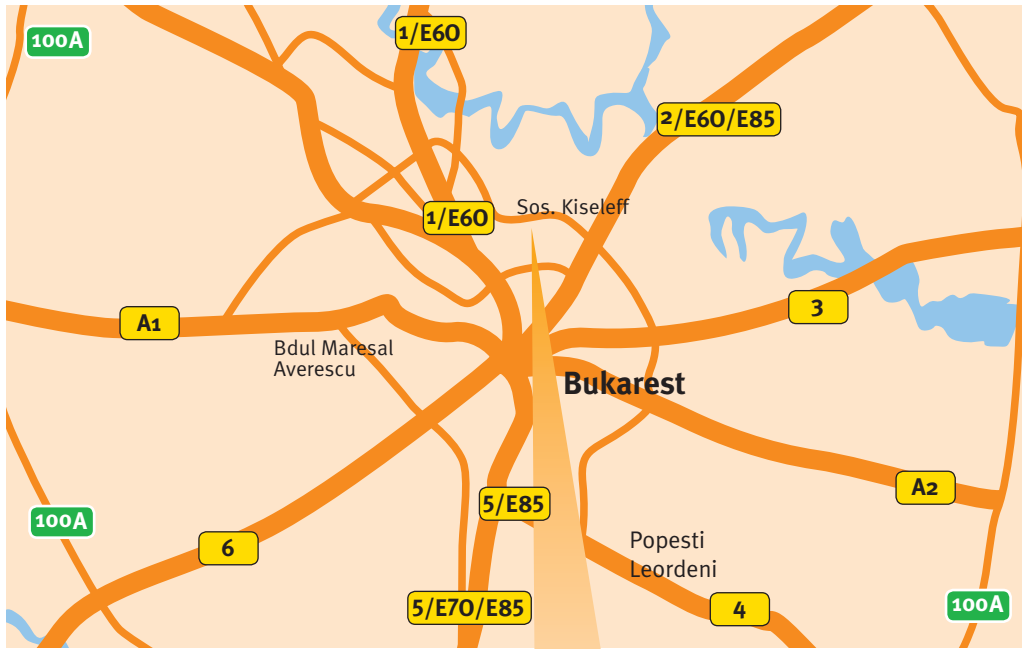

Your Way to the Drees & Sommer Office Romania

DREES & SOMMER

Drees & Sommer
Romania S.R.L
Calea Victoriei nr. 155 Bl. D1
Sc. 3, Et.7, Ap. 92
010073 Bucuresti (Sector 1)
Phone +40 31 6908-001
Fax +40 31 6908-066

www.dreso.com